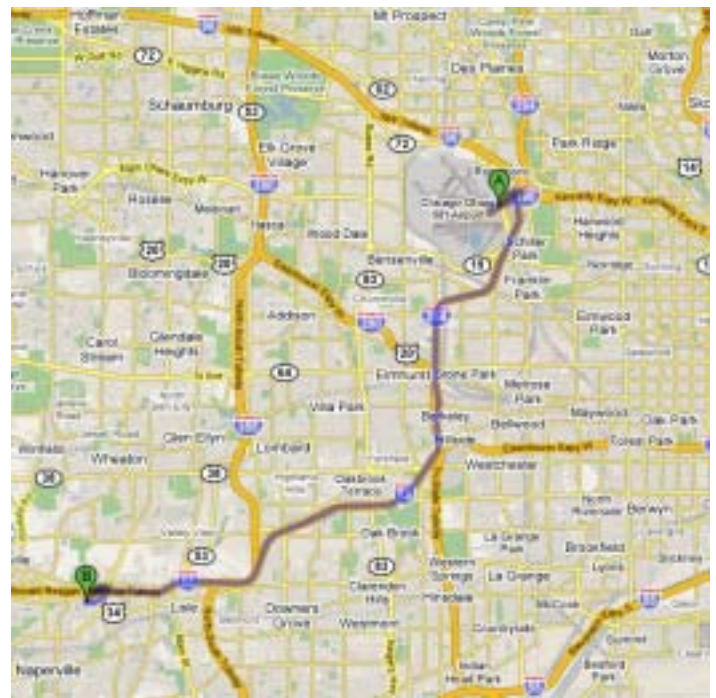

Directions to **DriLet-America** and **PDA (Product Development & Analysis) LLC**, located at:

Regency Office Park,  
**1776 Legacy Circle., Suite # 115**  
Naperville, IL 60563  
**Tel: 630 505 8801**  
**Fax: 630 505 8873**

### **From O'Hare Airport:**

Start going on Northeast, merge onto I-190 E towards Chicago Loop (1.5 miles). Merge onto I-294 South via Exit 1D toward Indian (toll way) for 9 miles, merge into East-West Toll Way – I-88 West towards Aurora for 12 miles; take Naperville Road exit and turn right from exit ramp on Naperville Road and again turn right (go west) at the first traffic light on Diehl Road 0.25 miles. Turn left on Legacy Circle, entrances on both South and East side of the 1776 building.

### List of Hotels in the Area:

#### **Fairfield Inn and Suites Naperville**

1820 Abriter Court, Naperville, IL 60563 (off Diehl)  
(800) 228-2800